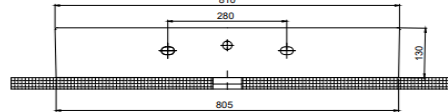

TEKNİK ÇİZİM / TECHNICAL DRAWING

UYUMLU AKSESUAR - ÜRÜN / COMPITABLE ACCESSORIES - PRODUCT

Seramik Tapalı Sifon (Beyaz) / Waste Valve With Ceramic Cover (White)	56BC03000.00.00.01
Seramik Tapalı Sifon (Siyah) / Waste Valve With Ceramic Cover (Black)	56BC03000.30.00.01
Seramik Tapalı Sifon (Mat Beyaz) / Waste Valve With Ceramic Cover (Matte White)	56BC03000.06.00.01
Seramik Tapalı Sifon (Mat Siyah) / Waste Valve With Ceramic Cover (Matte Black)	56BC03000.01.00.01
Seramik Tapalı Sifon (Fildişi) / Waste Valve With Ceramic Cover (Ivory)	56BC03000.07.00.01
Seramik Tapalı Sifon (Vizon) / Waste Valve With Ceramic Cover (Taupe)	56BC03000.04.00.01
Seramik Tapalı Sifon (Somon) / Waste Valve With Ceramic Cover (Salmon)	56BC03000.03.00.01
Seramik Tapalı Sifon (Antrasit) / Waste Valve With Ceramic Cover (Anthracite)	56BC03000.02.00.01
Seramik Tapalı Sifon (Yeşil) / Waste Valve With Ceramic Cover (Green)	56BC03000.08.00.01
Seramik Tapalı Sifon (Mavi) / Waste Valve With Ceramic Cover (Blue)	56BC03000.09.00.01
Seramik Tapalı Sifon (Bordo) / Waste Valve With Ceramic Cover (Ruby)	56BC03000.10.00.01
Seramik Tapalı Sifon (Altın) / Waste Valve With Ceramic Cover (Gold)	56BC03000.20.00.01
Seramik Tapalı Sifon (Platin) / Waste Valve With Ceramic Cover (Platinum)	56BC03000.21.00.01
Krom Tapalı Sifon / Waste Valve With Chrome Cover	56BC04000.22.00.01