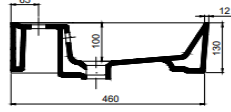

TEKNİK ÇİZİM / TECHNICAL DRAWING

UYUMLU AKSESUAR - ÜRÜN / COMPITABLE ACCESSORIES - PRODUCT

Seramik Tapalı Sifon (Beyaz) / Waste Valve With Ceramic Cover (White)	56BC03000.00.00.01
Seramik Tapalı Sifon (Siyah) / Waste Valve With Ceramic Cover (Black)	56BC03000.30.00.01
Seramik Tapalı Sifon (Mat Beyaz) / Waste Valve With Ceramic Cover (Matte White)	56BC03000.06.00.01
Seramik Tapalı Sifon (Mat Siyah) / Waste Valve With Ceramic Cover (Matte Black)	56BC03000.01.00.01
Seramik Tapalı Sifon (Fildişi) / Waste Valve With Ceramic Cover (Ivory)	56BC03000.07.00.01
Seramik Tapalı Sifon (Vizon) / Waste Valve With Ceramic Cover (Taupe)	56BC03000.04.00.01
Seramik Tapalı Sifon (Somon) / Waste Valve With Ceramic Cover (Salmon)	56BC03000.03.00.01
Seramik Tapalı Sifon (Antrasit) / Waste Valve With Ceramic Cover (Anthracite)	56BC03000.02.00.01
Seramik Tapalı Sifon (Yeşil) / Waste Valve With Ceramic Cover (Green)	56BC03000.08.00.01
Seramik Tapalı Sifon (Mavi) / Waste Valve With Ceramic Cover (Blue)	56BC03000.09.00.01
Seramik Tapalı Sifon (Bordo) / Waste Valve With Ceramic Cover (Ruby)	56BC03000.10.00.01
Seramik Tapalı Sifon (Altın) / Waste Valve With Ceramic Cover (Gold)	56BC03000.20.00.01
Seramik Tapalı Sifon (Platin) / Waste Valve With Ceramic Cover (Platinum)	56BC03000.21.00.01
Krom Tapalı Sifon / Waste Valve With Chrome Cover	56BC04000.22.00.01