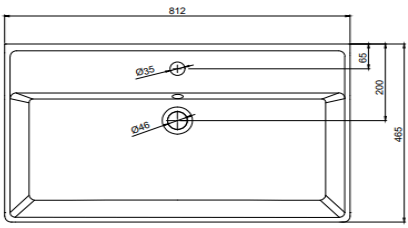

TEKNİK ÇİZİM / TECHNICAL DRAWING

UYUMLU AKSESUAR - ÜRÜN / COMPITABLE ACCESSORIES - PRODUCT

Seramik Tapalı Sifon (Beyaz) / Waste Valve With Ceramic Cover (White)	56BC03000.00.00.01
Seramik Tapalı Sifon (Siyah) / Waste Valve With Ceramic Cover (Black)	56BC03000.30.00.01
Seramik Tapalı Sifon (Mat Beyaz) / Waste Valve With Ceramic Cover (Matte White)	56BC03000.06.00.01
Seramik Tapalı Sifon (Mat Siyah) / Waste Valve With Ceramic Cover (Matte Black)	56BC03000.01.00.01
Seramik Tapalı Sifon (Fildişi) / Waste Valve With Ceramic Cover (Ivory)	56BC03000.07.00.01
Seramik Tapalı Sifon (Vizon) / Waste Valve With Ceramic Cover (Taupe)	56BC03000.04.00.01
Seramik Tapalı Sifon (Somon) / Waste Valve With Ceramic Cover (Salmon)	56BC03000.03.00.01
Seramik Tapalı Sifon (Antrasit) / Waste Valve With Ceramic Cover (Anthracite)	56BC03000.02.00.01
Seramik Tapalı Sifon (Yeşil) / Waste Valve With Ceramic Cover (Green)	56BC03000.08.00.01
Seramik Tapalı Sifon (Mavi) / Waste Valve With Ceramic Cover (Blue)	56BC03000.09.00.01
Seramik Tapalı Sifon (Bordo) / Waste Valve With Ceramic Cover (Ruby)	56BC03000.10.00.01
Seramik Tapalı Sifon (Altın) / Waste Valve With Ceramic Cover (Gold)	56BC03000.20.00.01
Seramik Tapalı Sifon (Platin) / Waste Valve With Ceramic Cover (Platinum)	56BC03000.21.00.01
Krom Tapalı Sifon / Waste Valve With Chrome Cover	56BC04000.22.00.01