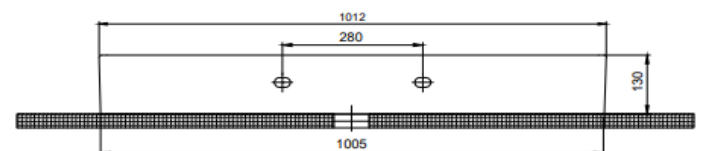

TEKNİK ÇİZİM / TECHNICAL DRAWING