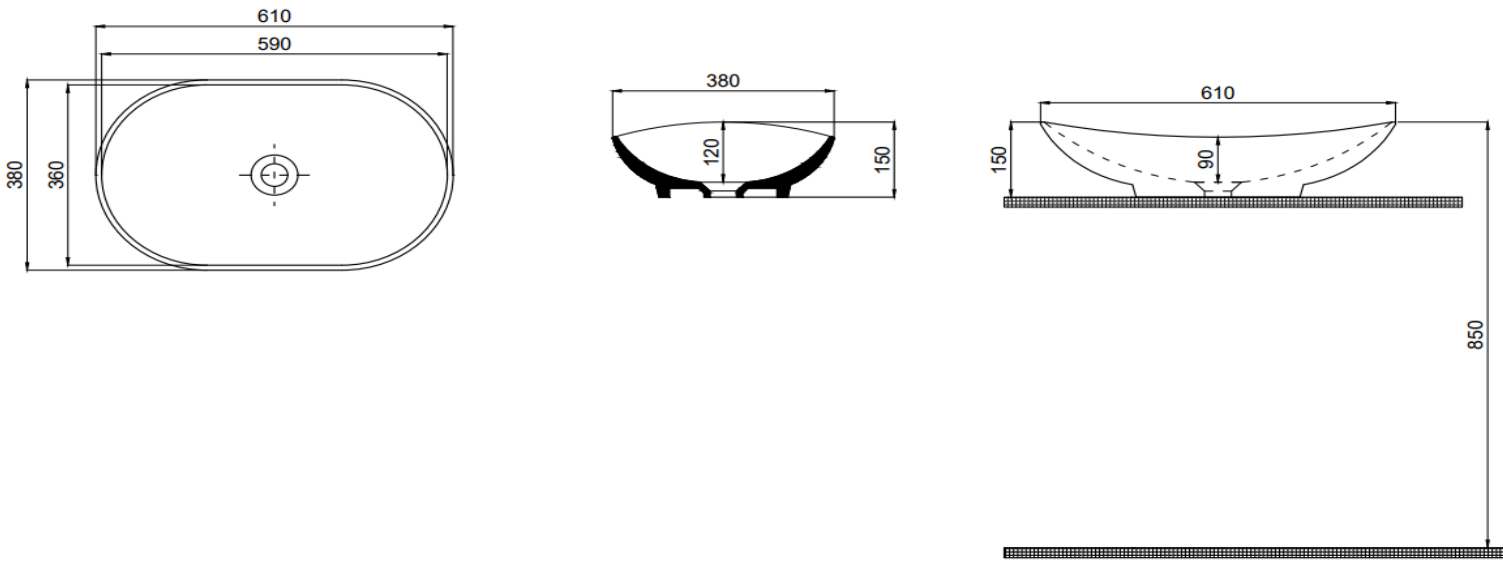

Boyutlar/Dimension

380 x 610 mm

Sertifika/Certificate

TS EN 14688 CL 00

Montaj Kiti/Fixing Kit

Dahil değil/NotIncluded

Seçenekler/Options

/

/

Renk/Color

Beyaz/White

70SM23061.00.1.3.01

TEKNİK ÇİZİM/TECHNICAL DRAWING

Seramik tapalı sifon (Beyaz) / Waste valve with ceramic cover (White)

56BC03000.00.00.01

Krom tapalı sifon / Waste valve with chrome cover