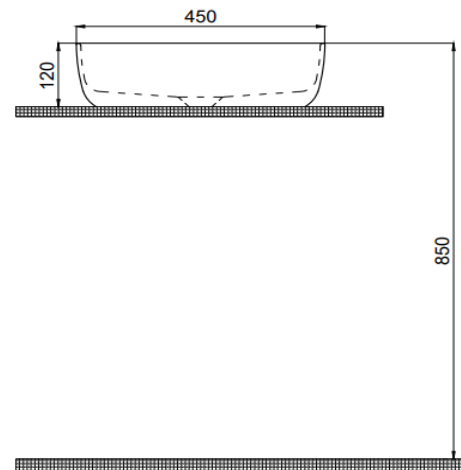

Boyutlar/Dimension

450 Ø

Sertifika/Certificate

TS EN 14688 CL 00

Montaj Kiti/Fixing Kit

Dahil değil/NotIncluded

Seçenekler/Options

/

/

Renk/Color

Beyaz/White

70R023045.00.1.3.01

TEKNİK ÇİZİM/TECHNICAL DRAWING

Seramik tapalı sifon (Beyaz) / Waste valve with ceramic cover (White)

56BC03000.00.00.01

Krom tapalı sifon / Waste valve with chrome cover