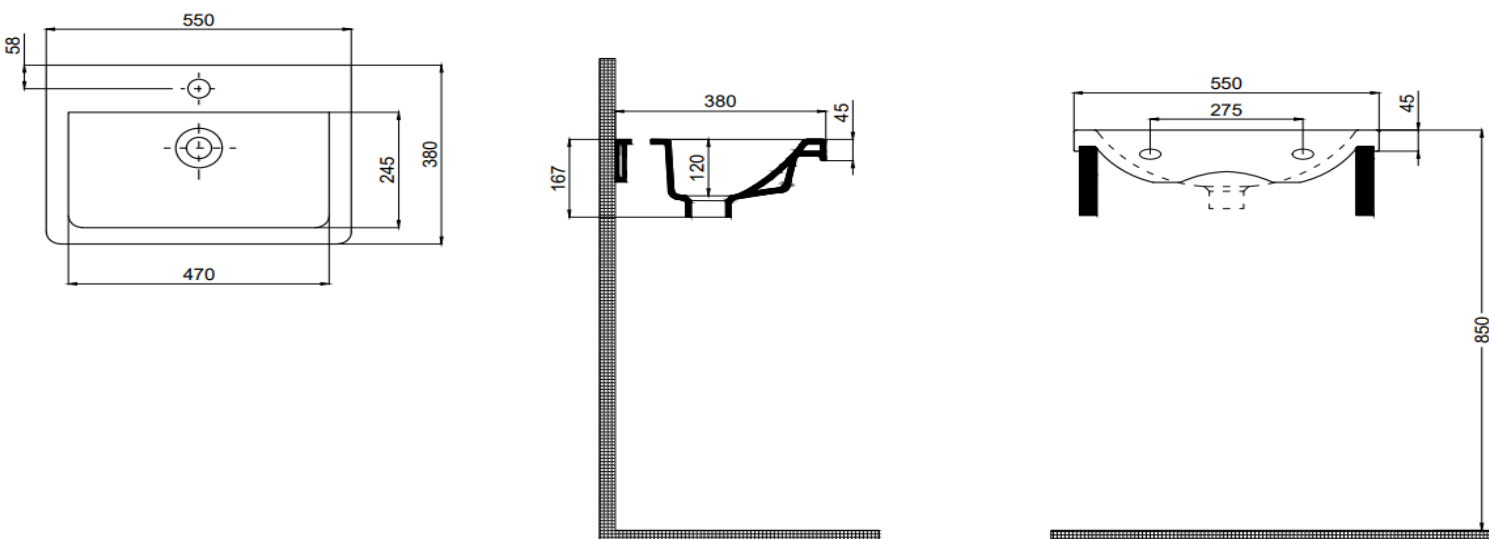

Boyutlar/Dimension

380 x 550 mm

Sertifika/Certificate

TS EN 14688 CL 00

Montaj Kiti/Fixing Kit

Dahil değil/Not included

Seçenekler/Options

Batarya Deliksiz/Without Tap Hole	70SC21055.00.2.3.01
2 Batarya Delikli/With 2 Tap Hole	70SC21055.00.6.3.01
3 Batarya Delikli/With 3 Tap Hole	70SC21055.00.7.3.01

Renk/Color

Beyaz/White 70SC21055.00.1.3.01

TEKNİK ÇİZİM/TECHNICAL DRAWING

UYUMLU AKSESUAR -ÜRÜN/COMPITABLE ACCESSORIES-PRODUCT

Seramik tapalı sifon (Beyaz) / Waste valve with ceramic cover (White)

56BC03000.00.00.01