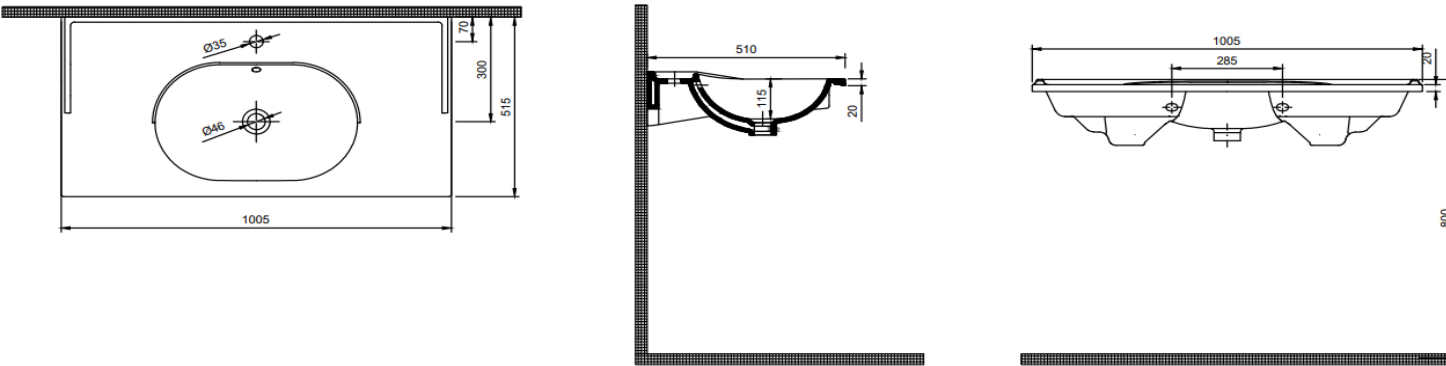

TEKNİK ÇİZİM / TECHNICAL DRAWING

UYUMLU AKSESUAR - ÜRÜN / COMPITABLE ACCESSORIES - PRODUCT

Seramik Tapalı Sifon (Beyaz) / Waste Valve With Ceramic Cover (White)	56BC03000.00.00.01
Krom Tapalı Sifon / Waste Valve With Chrome Cover	56BC04000.22.00.01