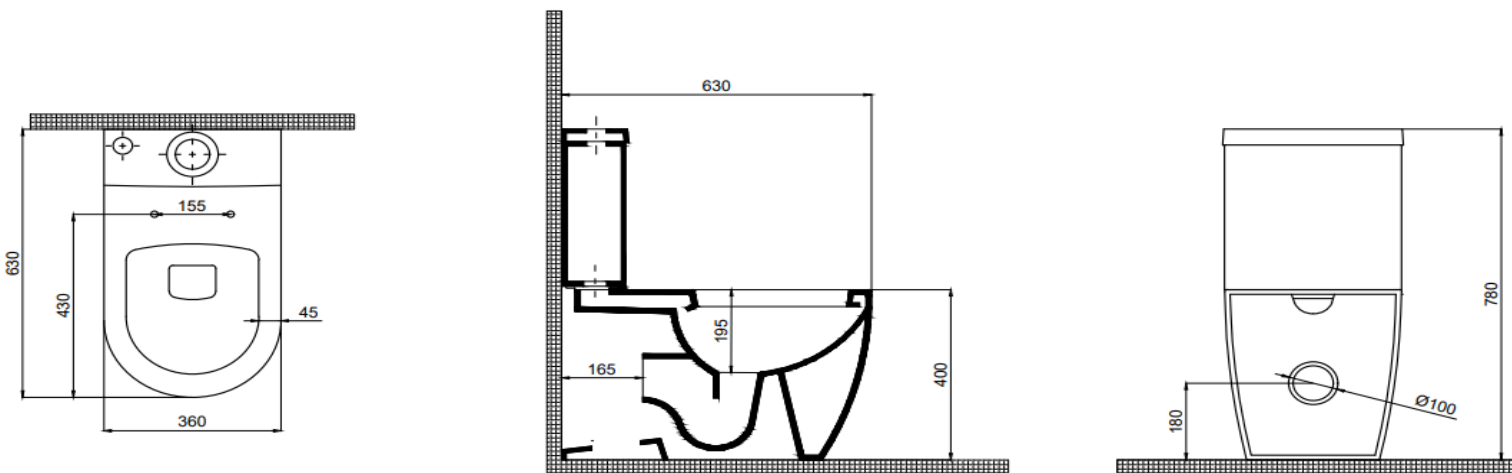

TEKNİK BİLGİ/TECHNICAL DATA

Özellikler / Specification	Arkadan Çıkışlı - Alttan Çıkışlı / P-Trap - S-Trap Gizli Montaj / Kanallı Yıkama /
Boyutlar/Dimension	630 mm
Sertifika/Certificate	TS EN 997 CL 1-6A
Montaj Kiti/Fixing Kit	Dahil /Included YM000005
Seçenekler/Options	<table> <tr> <td>Deliksiz/Without Hole</td> <td>70DE06001.00.2.3.01</td> </tr> <tr> <td>Yandan Delikli / With Hole On Side</td> <td>70DE06001.00.3.3.01</td> </tr> <tr> <td>Entegre Bataryalı / With Integrated Tap</td> <td>70DE06001.00.4.3.01</td> </tr> </table>
Renk/Color	<table> <tr> <td>Beyaz/White</td> <td>70DE06001.00.1.3.01</td> </tr> <tr> <td>Mat Beyaz/Matte White</td> <td>70DE06001.06.1.3.01</td> </tr> <tr> <td>Siyah/Black</td> <td>70DE06001.30.1.3.01</td> </tr> <tr> <td>Mat Siyah/Matte Black</td> <td>70DE06001.01.1.3.01</td> </tr> <tr> <td>Antrasit/Anthracite</td> <td>70DE06001.02.1.3.01</td> </tr> <tr> <td>Vizon/Taupe</td> <td>70DE06001.04.1.3.01</td> </tr> <tr> <td>Fildişi/Ivory</td> <td>70DE06001.05.1.3.01</td> </tr> <tr> <td>Somon/Salmon</td> <td>70DE06001.03.1.3.01</td> </tr> <tr> <td>Altın/Gold</td> <td>70DE06001.20.1.3.01</td> </tr> <tr> <td>Platin/Platinum</td> <td>70DE06001.21.1.3.01</td> </tr> </table>

TEKNİK ÇİZİM/TECHNICAL DRAWING

UYUMLU KAPAKLAR VE İÇ TAKIMLAR / COMPITABLE SEAT COVERS AND MECHANISMS