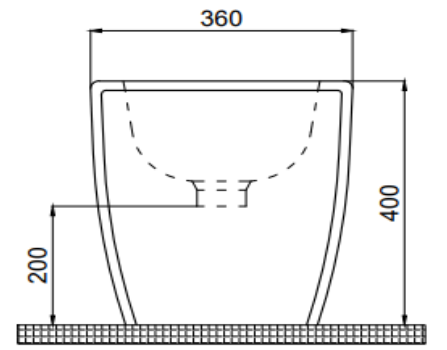

TEKNİK BİLGİ/TECHNICAL DATA

Özellikler / Specification

Batarya Delikli / With Tap Hole
Su Taşma Kanallı / With Overflow Hole

Sertifika/Certificate

TS EN 14528 CL 20

Montaj Kiti/Fixing Kit

Dahil/Included

Seçenekler/Options

Batarya Deliksiz/Without Tap Hole

70DE13001.00.2.3.01

Renk/Color

Beyaz/White

70DE13001.00.1.3.01

TEKNİK ÇİZİM/TECHNICAL DRAWING

UYUMLU AKSESUAR -ÜRÜN/COMPITABLE ACCESSORIES-PRODUCT

Seramik tapalı sifon (Beyaz) / Waste valve with ceramic cover (White)