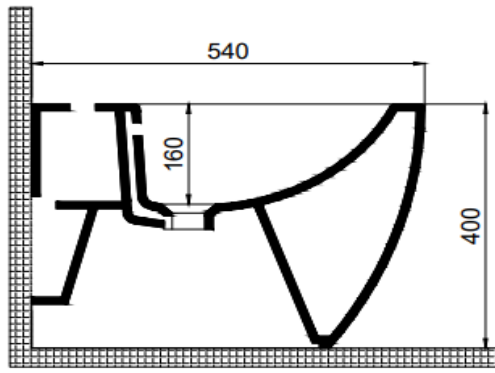

TEKNİK BİLGİ/TECHNICAL DATA

Özellikler / Specification

Batarya Delikli / With Tap Hole
Su Taşma Kanallı / With Overflow Hole

Sertifika/Certificate

TS EN 14528 CL 20

Montaj Kiti/Fixing Kit

Dahil/Included

Seçenekler/Options

Batarya Deliksiz/Without Tap Hole

70DE13001.00.2.3.01

Renk/Color

Beyaz/White

70DE13001.00.1.3.01

TEKNİK ÇİZİM/TECHNICAL DRAWING

UYUMLU AKSESUAR -ÜRÜN/COMPITABLE ACCESSORIES-PRODUCT

Seramik tapalı sifon (Beyaz) / Waste valve with ceramic cover (White)