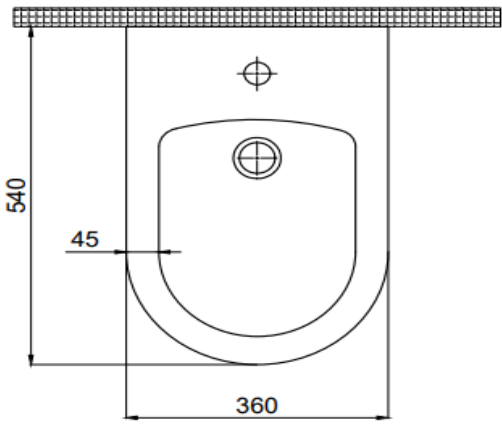

Batarya Deliksiz/Without Tap Hole

70DE13001.00.2.3.01

Renk/Color

Beyaz/White

70DE13001.00.1.3.01

TEKNİK ÇİZİM/TECHNICAL DRAWING

UYUMLU AKSESUAR -ÜRÜN/COMPITABLE ACCESSORIES-PRODUCT

Seramik tapalı sifon (Beyaz) / Waste valve with ceramic cover (White)